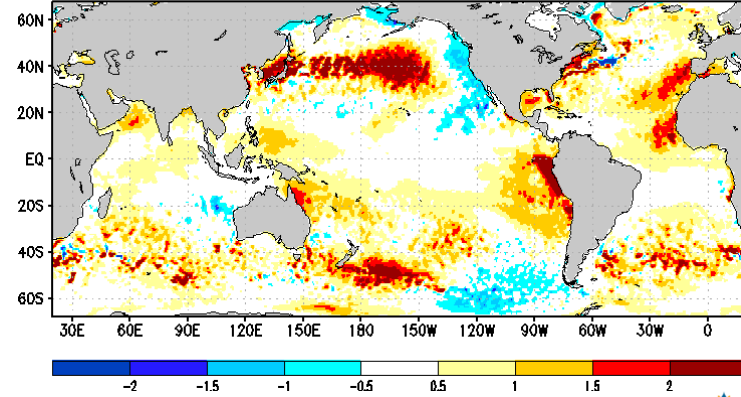

Teleconnections analysis - State of Tropical Ocean

NMME Sea Surface Temperature Anomalies (DecC)
Mar2023–May2023 February2023 initial conditions

NMME Sea Surface Temperature Anomalies (DecC)
Apr2023–Jun2023 February2023 initial conditions

SST Anom. MAM 2023

SST Anom. AMJ 2023

Sea Surface
Temperatures
mean anomaly
outlook

Observed
SST

SST Anom. for Mar2023

SST Anom. for Apr2023

SST Anom. for May2023

SST Anom. for Jun2023