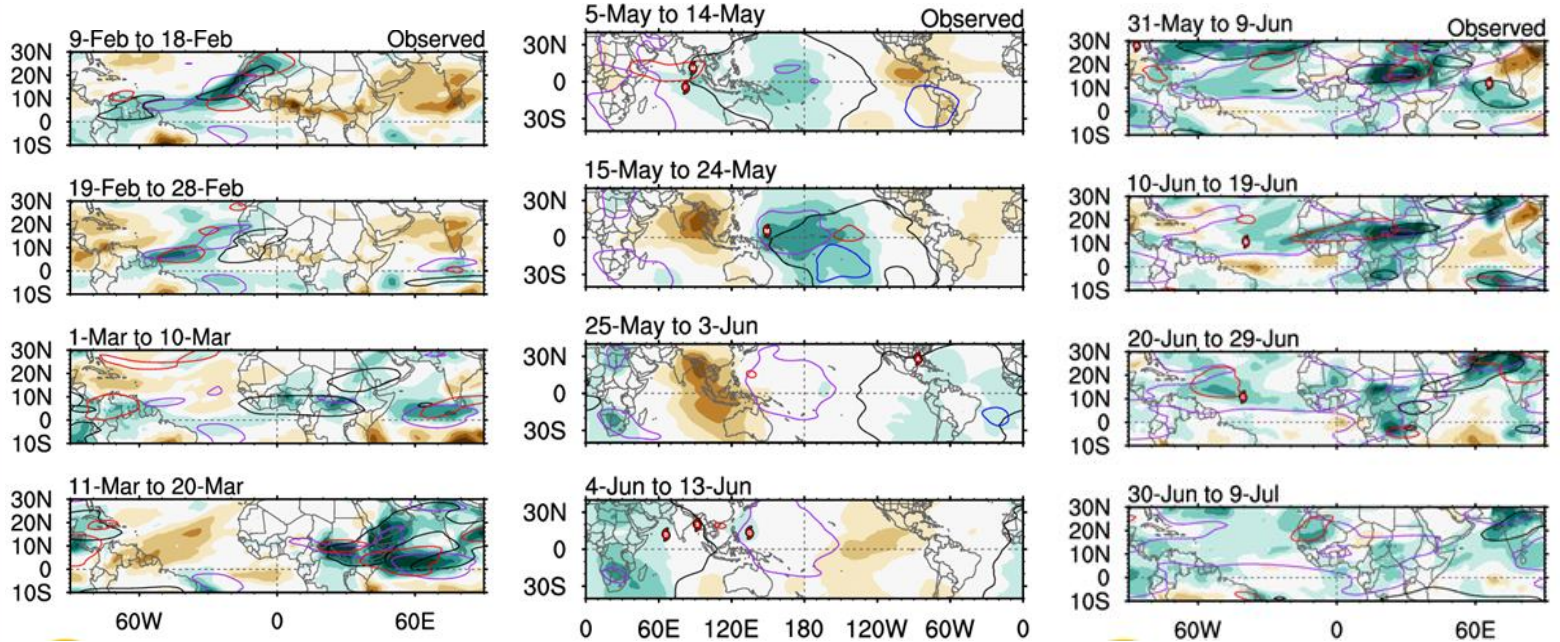

10-day PWAT