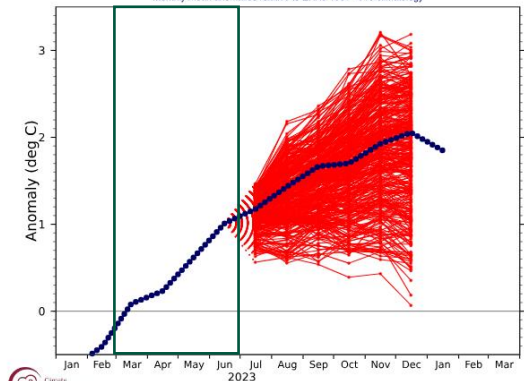

Teleconnections analysis (i.e ENSO) - Index plumes

NINO3.4 SST anomaly plume
ECMWF forecast from 1 Feb 2023
Monthly mean anomalies relative to ERA5 1981-2010 climatology

NINO3.4 SST anomaly plume
C3S multi-system forecast from 1 Jul 2023
ECMWF, Met Office, Météo-France, CMCC, DWD, NCEP, JMA, ECCC
Monthly mean anomalies relative to ERA5 1981-2010 climatology