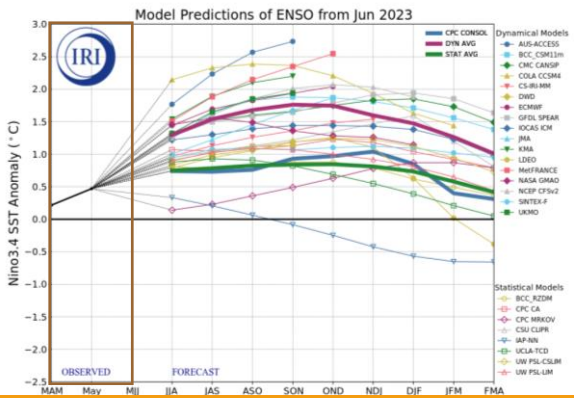

Prepared By: ACMAD Team

ClimSA

INTRA-ACP CLIMATE SERVICES AND RELATED APPLICATIONS PROGRAMME

An initiative of the Organisation of African, Caribbean and Pacific States funded by the European Union

SEASONAL PRECIPITATION OUTLOOK FOR MAM and AMJ 2023

Teleconnections analysis (i.e ENSO) - Index plumes

NINO3.4 SST anomaly plume
ECMWF forecast from 1 Feb 2023
Monthly mean anomalies relative to ERA5 1981-2010 climatology

NINO3.4 SST anomaly plume
C3S multi-system forecast from 1 Jul 2023
ECMWF, Met Office, Météo-France, CMCC, DWD, NCEP, JMA, ECCC
Monthly mean anomalies relative to ERA5 1981-2010 climatology