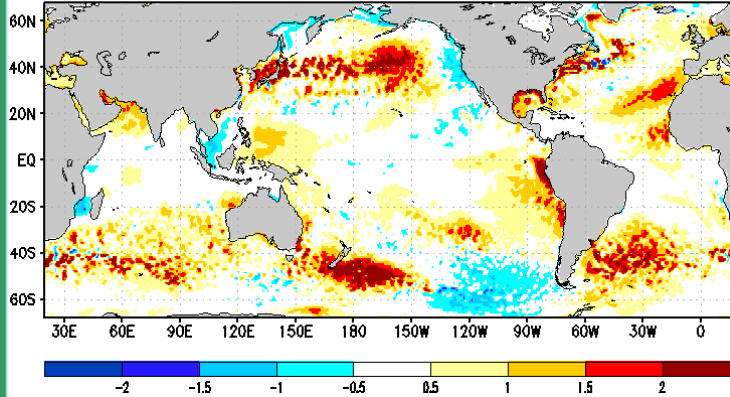

Teleconnections analysis - State of Tropical Ocean

NMME Sea Surface Temperature Anomalies (DecC)
Mar2023–May2023 February2023 initial conditions

NMME Sea Surface Temperature Anomalies (DecC)
Apr2023–Jun2023 February2023 initial conditions

SST Anom. MAM 2023

SST Anom. AMJ 2023

Sea Surface
Temperatures
mean anomaly
outlook

Observed
SST

SST Anom. for Mar2023

SST Anom. for Apr2023

SST Anom. for May2023

SST Anom. for Jun2023