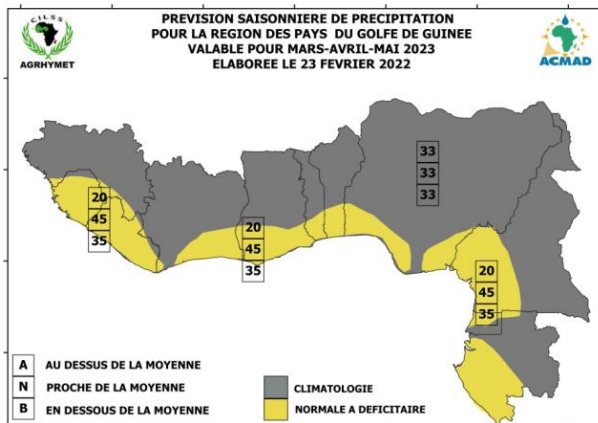

Teleconnections analysis - State of Tropical Ocean

NMME Sea Surface Temperature Anomalies (DecC)
Mar2023–May2023 February2023 initial conditions

NMME Sea Surface Temperature Anomalies (DecC)
Apr2023–Jun2023 February2023 initial conditions

SST Anom. MAM 2023

SST Anom. AMJ 2023

Sea Surface
Temperatures
mean anomaly
outlook

Observed
SST

SST Anom. for Mar2023

SST Anom. for Apr2023

SST Anom. for May2023

SST Anom. for Jun2023

MAM 2023 VERIFICATION

(1) Forecast precip. For MAM 2023

(2) Precip map obs in % for MAM

CAMS0-PI Precip Percent of Avg. (%)
MAM 2023

(3) Precip map obs in tercile for MAM

CAMS0-PI Precip Obs. Tercile for
MAM 2023