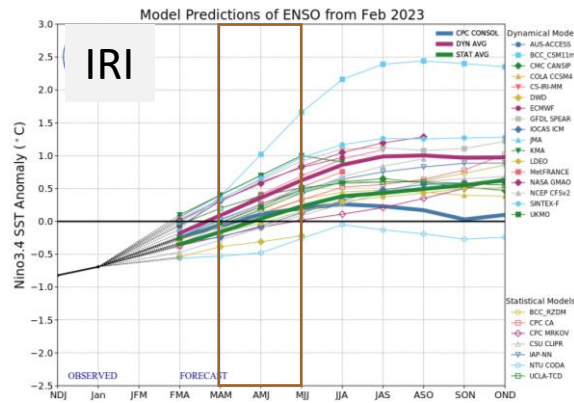

Prepared By: ACMAD Team

ClimSA

INTRA-ACP CLIMATE SERVICES AND RELATED APPLICATIONS PROGRAMME

An initiative of the Organisation of African, Caribbean and Pacific States funded by the European Union

SEASONAL PRECIPITATION OUTLOOK FOR MAM and AMJ 2023

Teleconnections analysis (i.e ENSO) - Index plumes

NINO3.4 SST anomaly plume
ECMWF forecast from 1 Feb 2023
Monthly mean anomalies relative to ERA5 1981-2010 climatology

NINO3.4 SST anomaly plume
C3S multi-system forecast from 1 Jul 2023
ECMWF, Met Office, Météo-France, CMCC, DWD, NCEP, JMA, ECCC
Monthly mean anomalies relative to ERA5 1981-2010 climatology