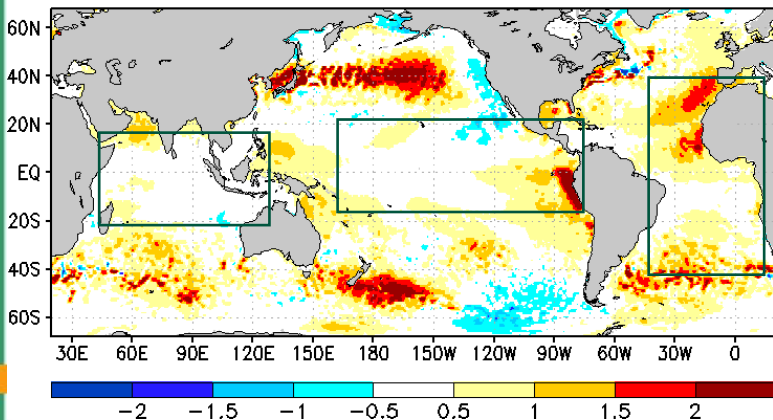

SST Anom. MAM 2023