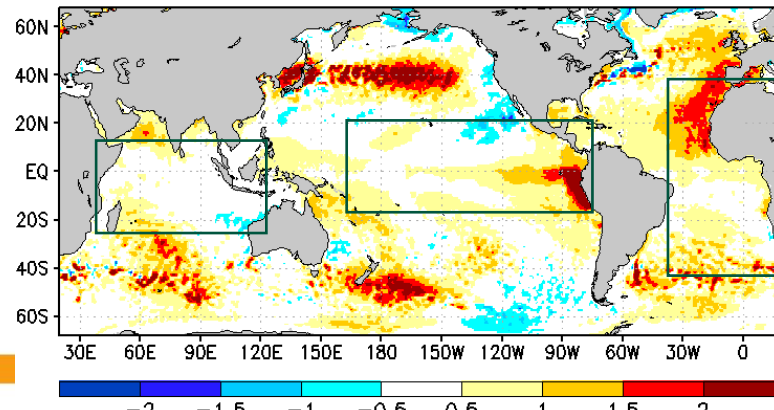

SST Anom. AMJ 2023

Sea Surface
Temperatures
mean anomaly
outlook

Observed
SST