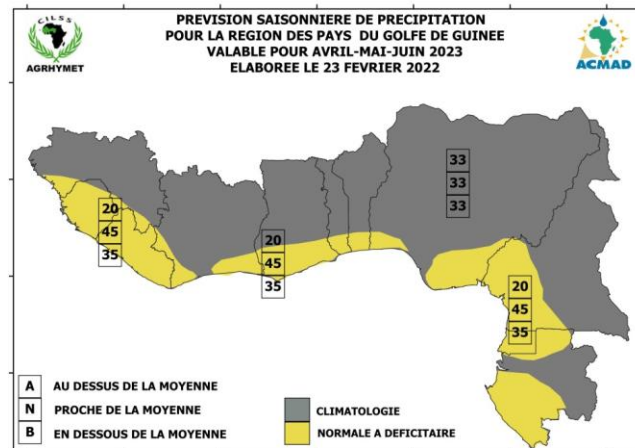

Prepared By: ACMAD Team

ClimSA

INTRA-ACP CLIMATE SERVICES AND RELATED APPLICATIONS PROGRAMME

An initiative of the Organisation of African, Caribbean and Pacific States funded by the European Union

SEASONAL PRECIPITATION OUTLOOK FOR MAM and AMJ 2023

Teleconnections analysis (i.e ENSO) - Index plumes

NINO3.4 SST anomaly plume
ECMWF forecast from 1 Feb 2023
Monthly mean anomalies relative to ERA5 1981-2010 climatology

NINO3.4 SST anomaly plume
C3S multi-system forecast from 1 Jul 2023
ECMWF, Met Office, Météo-France, CMCC, DWD, NCEP, JMA, ECCC
Monthly mean anomalies relative to ERA5 1981-2010 climatology