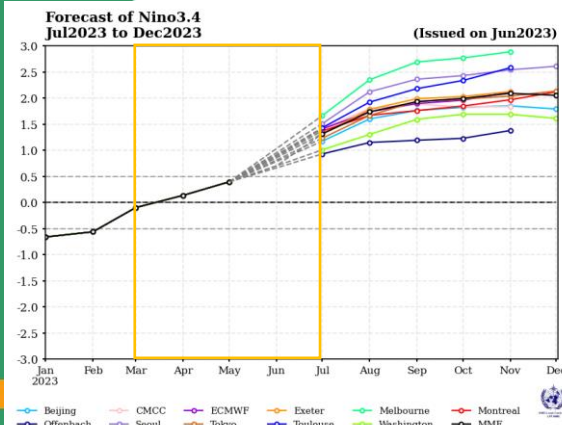

Teleconnections analysis (i.e ENSO) - Index plumes

NINO3.4 SST anomaly plume
ECMWF forecast from 1 Feb 2023
Monthly mean anomalies relative to ERA5 1981-2010 climatology

NINO3.4 SST anomaly plume
C3S multi-system forecast from 1 Jul 2023
ECMWF, Met Office, Météo-France, CMCC, DWD, NCEP, JMA, ECCC
Monthly mean anomalies relative to ERA5 1981-2010 climatology