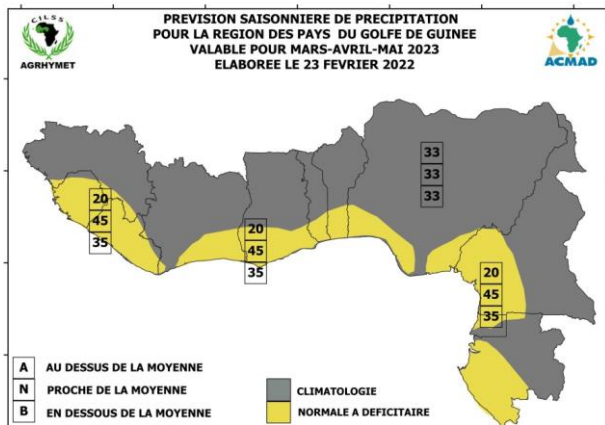

Prepared By: ACMAD Team

ClimSA

INTRA-ACP CLIMATE SERVICES AND RELATED APPLICATIONS PROGRAMME

An initiative of the Organisation of African, Caribbean and Pacific States funded by the European Union

SEASONAL PRECIPITATION OUTLOOK FOR MAM and AMJ 2023

Teleconnections analysis (i.e ENSO) - Index plumes

NINO3.4 SST anomaly plume
ECMWF forecast from 1 Feb 2023
Monthly mean anomalies relative to ERA5 1981-2010 climatology

NINO3.4 SST anomaly plume
C3S multi-system forecast from 1 Jul 2023
ECMWF, Met Office, Météo-France, CMCC, DWD, NCEP, JMA, ECCC
Monthly mean anomalies relative to ERA5 1981-2010 climatology