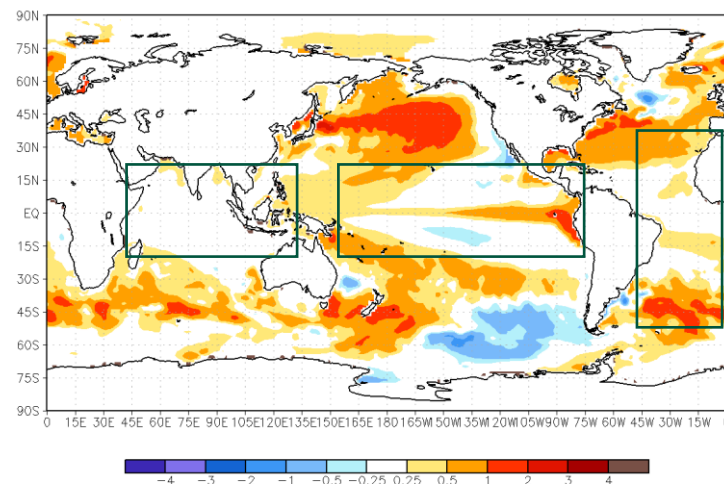

Teleconnections analysis (i.e ENSO) - Index plumes

NINO3.4 SST anomaly plume
ECMWF forecast from 1 Feb 2023
Monthly mean anomalies relative to ERA5 1981-2010 climatology

NINO3.4 SST anomaly plume
C3S multi-system forecast from 1 Jul 2023
ECMWF, Met Office, Météo-France, CMCC, DWD, NCEP, JMA, ECCC
Monthly mean anomalies relative to ERA5 1981-2010 climatology

Teleconnections analysis - State of Tropical Ocean

NMME Sea Surface Temperature Anomalies (DecC)
Mar2023–May2023 February2023 initial conditions

NMME Sea Surface Temperature Anomalies (DecC)
Apr2023–Jun2023 February2023 initial conditions