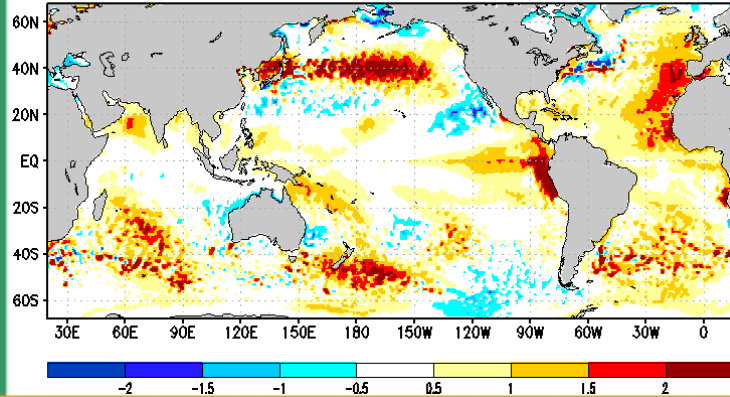

Teleconnections analysis - State of Tropical Ocean

NMME Sea Surface Temperature Anomalies (DecC)
Mar2023–May2023 February2023 initial conditions

NMME Sea Surface Temperature Anomalies (DecC)
Apr2023–Jun2023 February2023 initial conditions

SST Anom. MAM 2023

SST Anom. AMJ 2023

Sea Surface
Temperatures
mean anomaly
outlook

Observed
SST

SST Anom. for Mar2023

SST Anom. for Apr2023

SST Anom. for May2023

SST Anom. for Jun2023