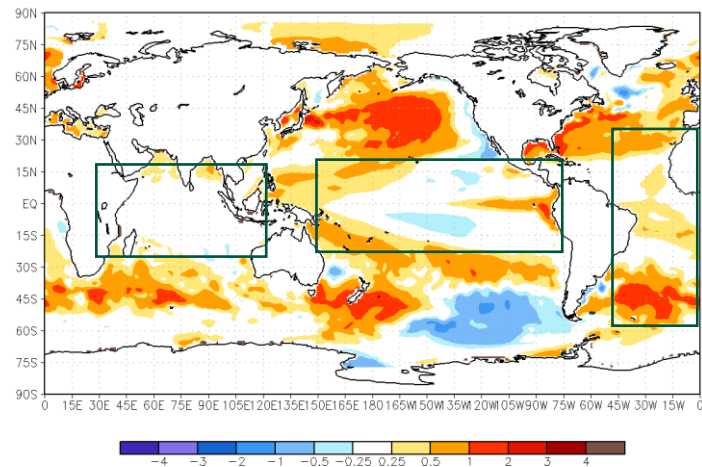

Teleconnections analysis (i.e ENSO) - Index plumes

NINO3.4 SST anomaly plume
ECMWF forecast from 1 Feb 2023
Monthly mean anomalies relative to ERA5 1981-2010 climatology

NINO3.4 SST anomaly plume
C3S multi-system forecast from 1 Jul 2023
ECMWF, Met Office, Météo-France, CMCC, DWD, NCEP, JMA, ECCC
Monthly mean anomalies relative to ERA5 1981-2010 climatology

Teleconnections analysis - State of Tropical Ocean

NMME Sea Surface Temperature Anomalies (DecC)
Mar2023–May2023 February2023 initial conditions

NMME Sea Surface Temperature Anomalies (DecC)
Apr2023–Jun2023 February2023 initial conditions