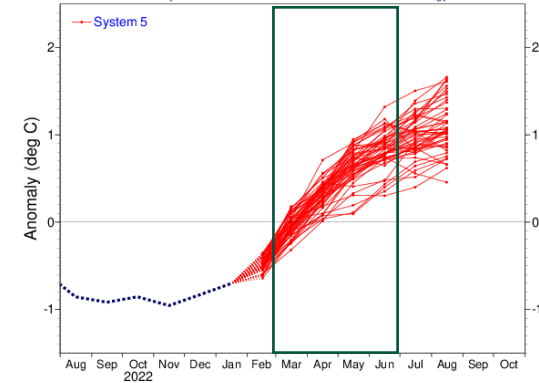

Teleconnections analysis (i.e ENSO) - Index plumes

NINO3.4 SST anomaly plume
ECMWF forecast from 1 Feb 2023
Monthly mean anomalies relative to ERA5 1981-2010 climatology

NINO3.4 SST anomaly plume
C3S multi-system forecast from 1 Jul 2023
ECMWF, Met Office, Météo-France, CMCC, DWD, NCEP, JMA, ECCC
Monthly mean anomalies relative to ERA5 1981-2010 climatology