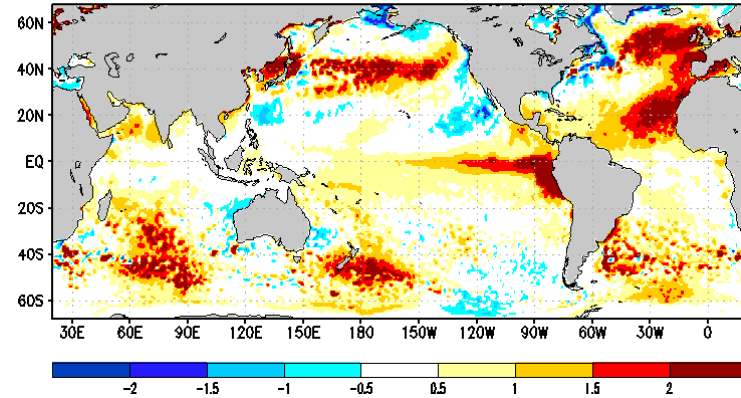

Teleconnections analysis - State of Tropical Ocean

NMME Sea Surface Temperature Anomalies (DecC)
Mar2023–May2023 February2023 initial conditions

NMME Sea Surface Temperature Anomalies (DecC)
Apr2023–Jun2023 February2023 initial conditions

SST Anom. MAM 2023

SST Anom. AMJ 2023

Sea Surface
Temperatures
mean anomaly
outlook

Observed
SST

SST Anom. for Mar2023

SST Anom. for Apr2023

SST Anom. for May2023

SST Anom. for Jun2023