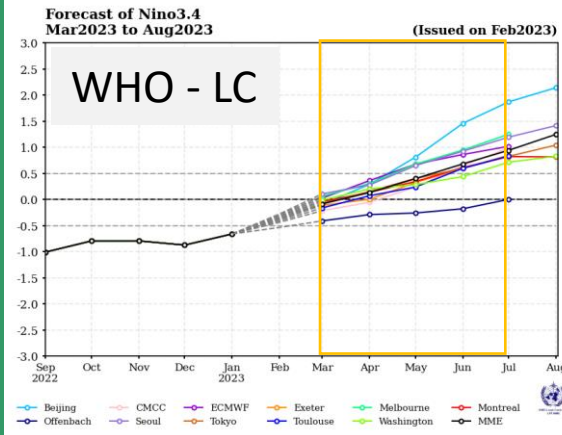

Prepared By: ACMAD Team

ClimSA

INTRA-ACP CLIMATE SERVICES AND RELATED APPLICATIONS PROGRAMME

An initiative of the Organisation of African, Caribbean and Pacific States funded by the European Union

SEASONAL PRECIPITATION OUTLOOK FOR MAM and AMJ 2023

Teleconnections analysis (i.e ENSO) - Index plumes

NINO3.4 SST anomaly plume
ECMWF forecast from 1 Feb 2023
Monthly mean anomalies relative to ERA5 1981-2010 climatology

NINO3.4 SST anomaly plume
C3S multi-system forecast from 1 Jul 2023
ECMWF, Met Office, Météo-France, CMCC, DWD, NCEP, JMA, ECCC
Monthly mean anomalies relative to ERA5 1981-2010 climatology