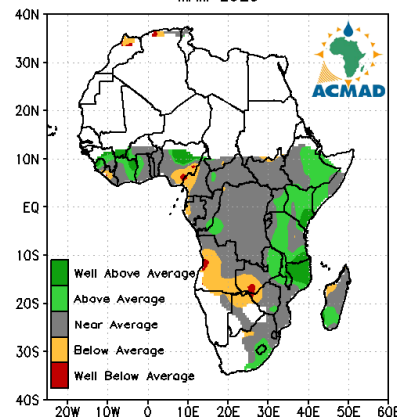

(2) Precip map obs in % for MAM

CAMS0-PI Precip Percent of Avg. (%)
MAM 2023